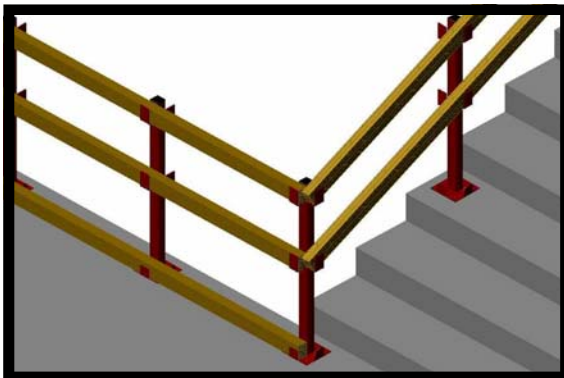

LADDER GUARDS

Ideal deterrent to unauthorised climbing of site ladders. Manufactured in durable lightweight Aluminium.

Quickly secures to a ladder for locking by keyed alike padlocks.

Complete with 'Danger Keep Off' warning sticker.

STAIRWELL GUARDS

This post can be used in a variety of situations on a building site as a Temporary safety barrier or hand railing across landings and stairs.

For use with wooden battens up to 50mm.